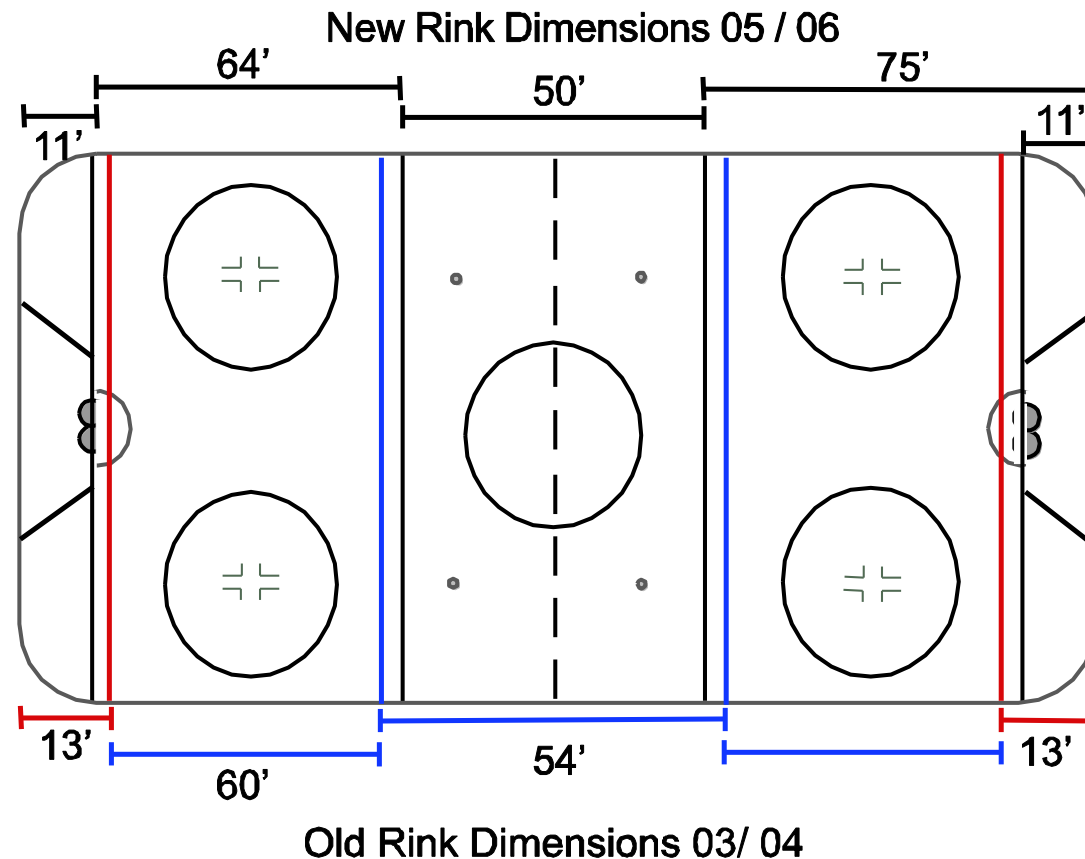

INTERNATIONAL
ICE HOCKEY
FEDERATION

Offense and the New NHL

The Effect of Rule Changes on the Offensive Aspect of the Game

Rule Changes: An Overview

Change in Attitude

Change in Rink Dimension

Change in Rules

Rule Changes: An Overview

Change in Rink Dimension

Changes in Rink Dimensions

Results:

- Larger Offensive Zones
- More Net Front Play
- Increased Offense from the Point and Seam Areas

Rule Changes

The Enforcement of the Obstruction Rules and Removal of the Center Ice Red Line have Resulted in: