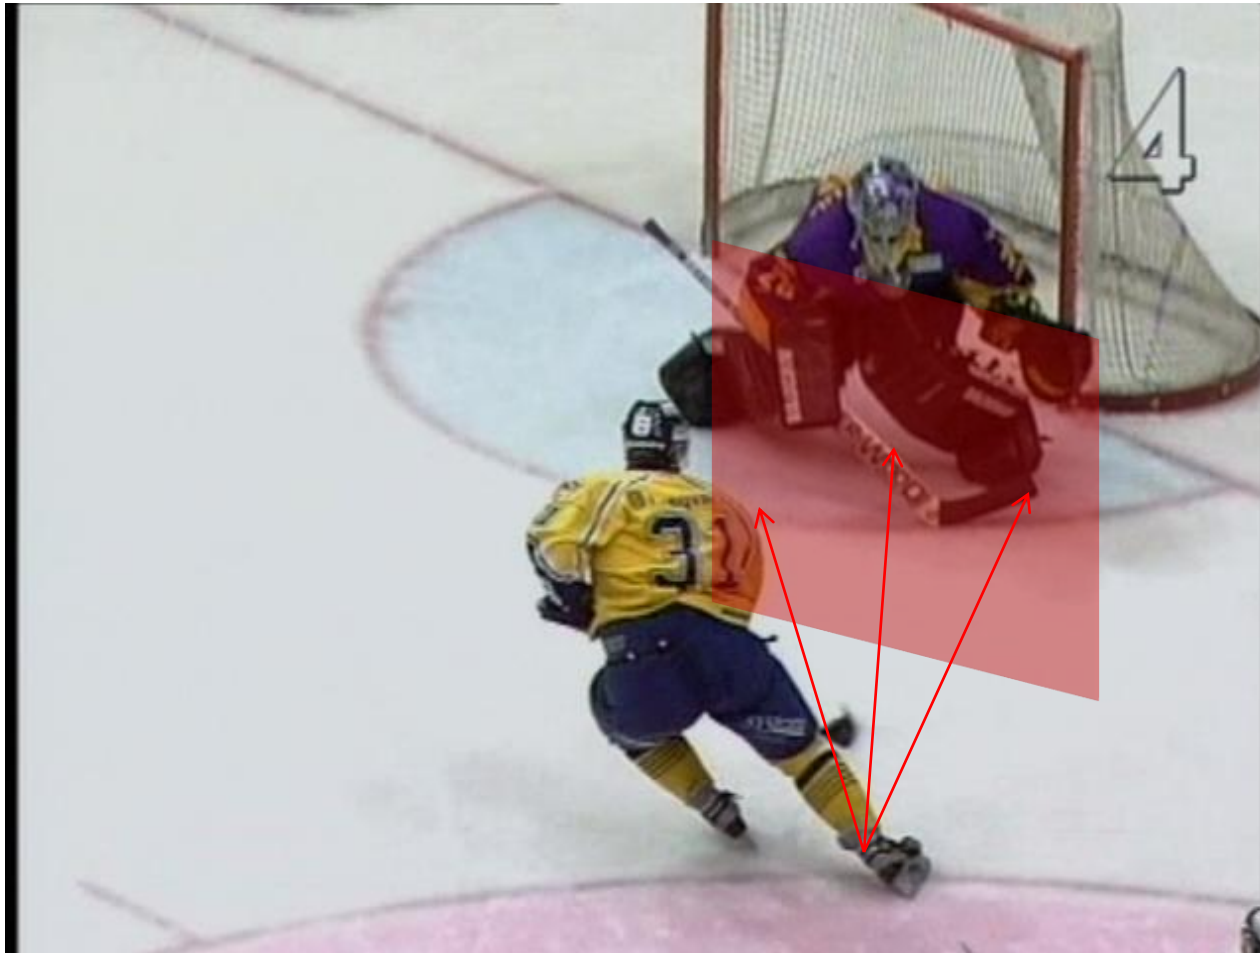

2010

**WORLD
CHAMPIONSHIP
GERMANY**
Cologne - Mannheim
Gelsenkirchen

- I am in control!!!!

Top-Down

- ✓ Brain
- ✓ Body
- ✓ Stick
- ✓ Puck
- ✓ Net

Bottom-Up

- Net
- Puck
- Stick
- Body
- Brain

Top-Down