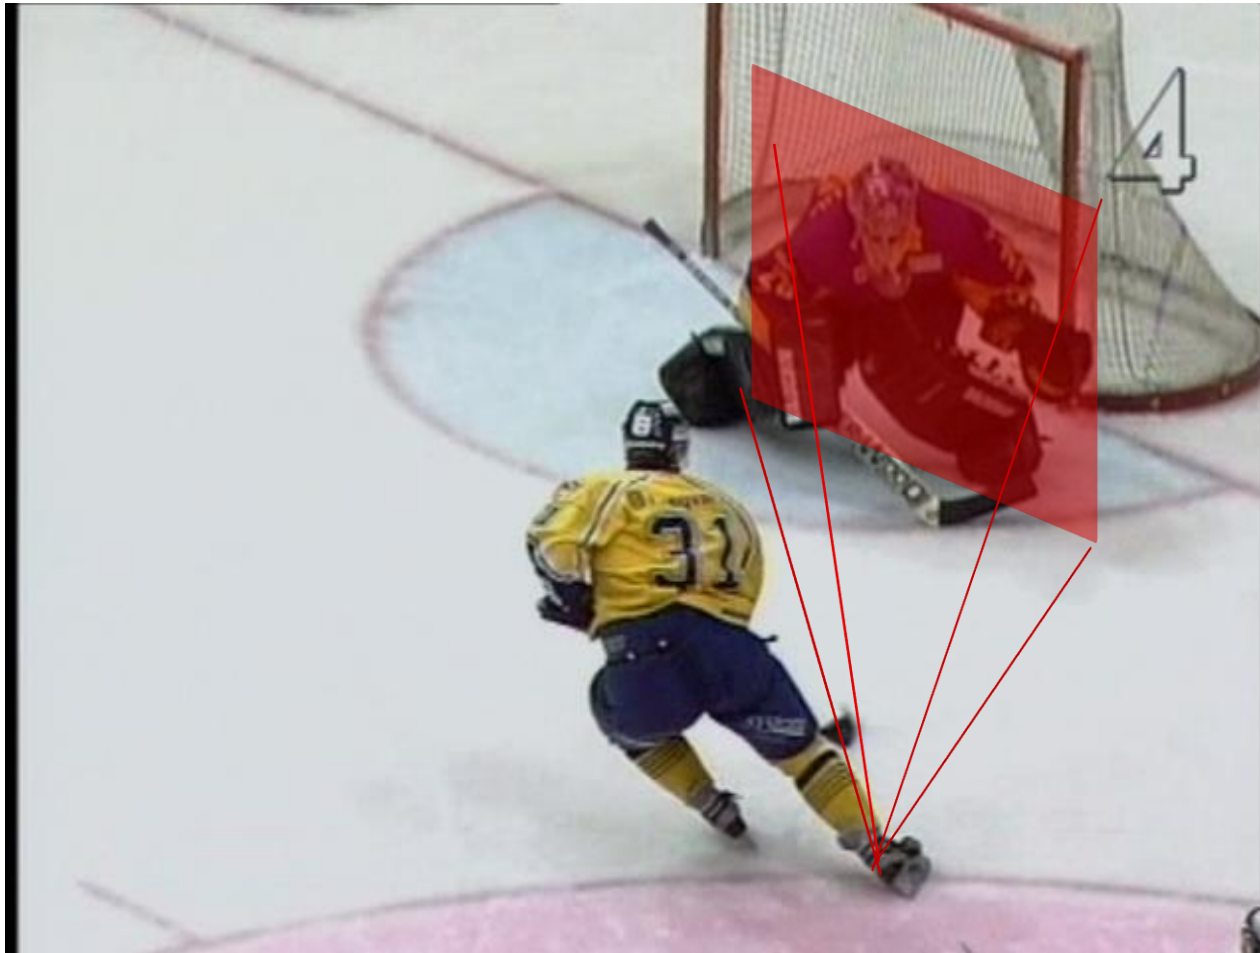

Basic-Perception-Principle in hockey

2010

**WORLD
CHAMPIONSHIP
GERMANY**
Cologne - Mannheim
Gelsenkirchen